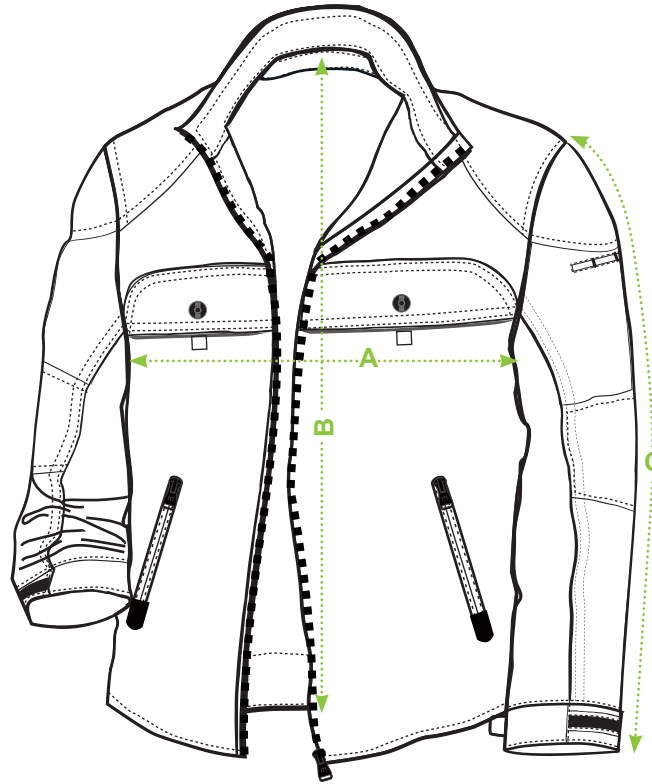

# PRONEON JACKET SIZE CHART (EU)

SIZES (cm)		XS	S	M	L	XL	XXL	XXXL
MWW-300001 ~300003 PRONEON Work Jacket Male	<b>A</b> Half Chest width		54	56	58	60	62	64
	<b>B</b> Body Length (from center back)		72	74	76	78	80	82
	<b>C</b> Sleeve length		62	63.5	65	66.5	68	69.5